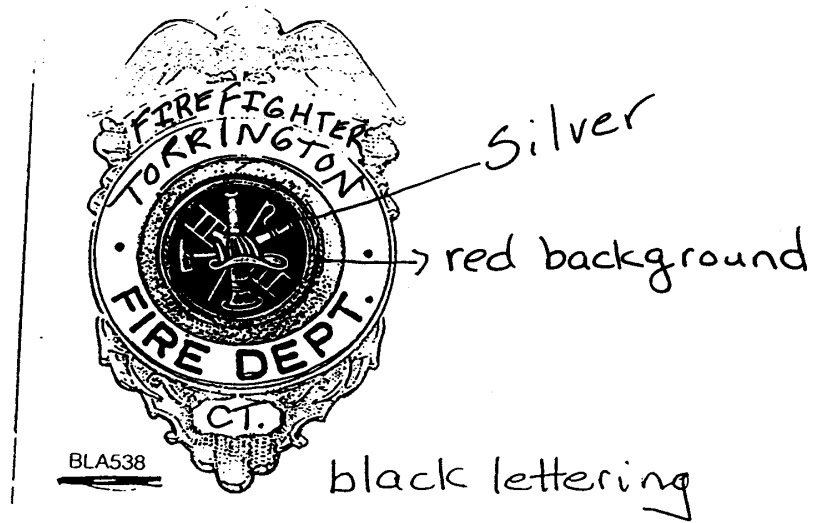

# Firefighter Dress Badge

Seal #4021 - red background

Rhodium

Pin + Safety Clasp